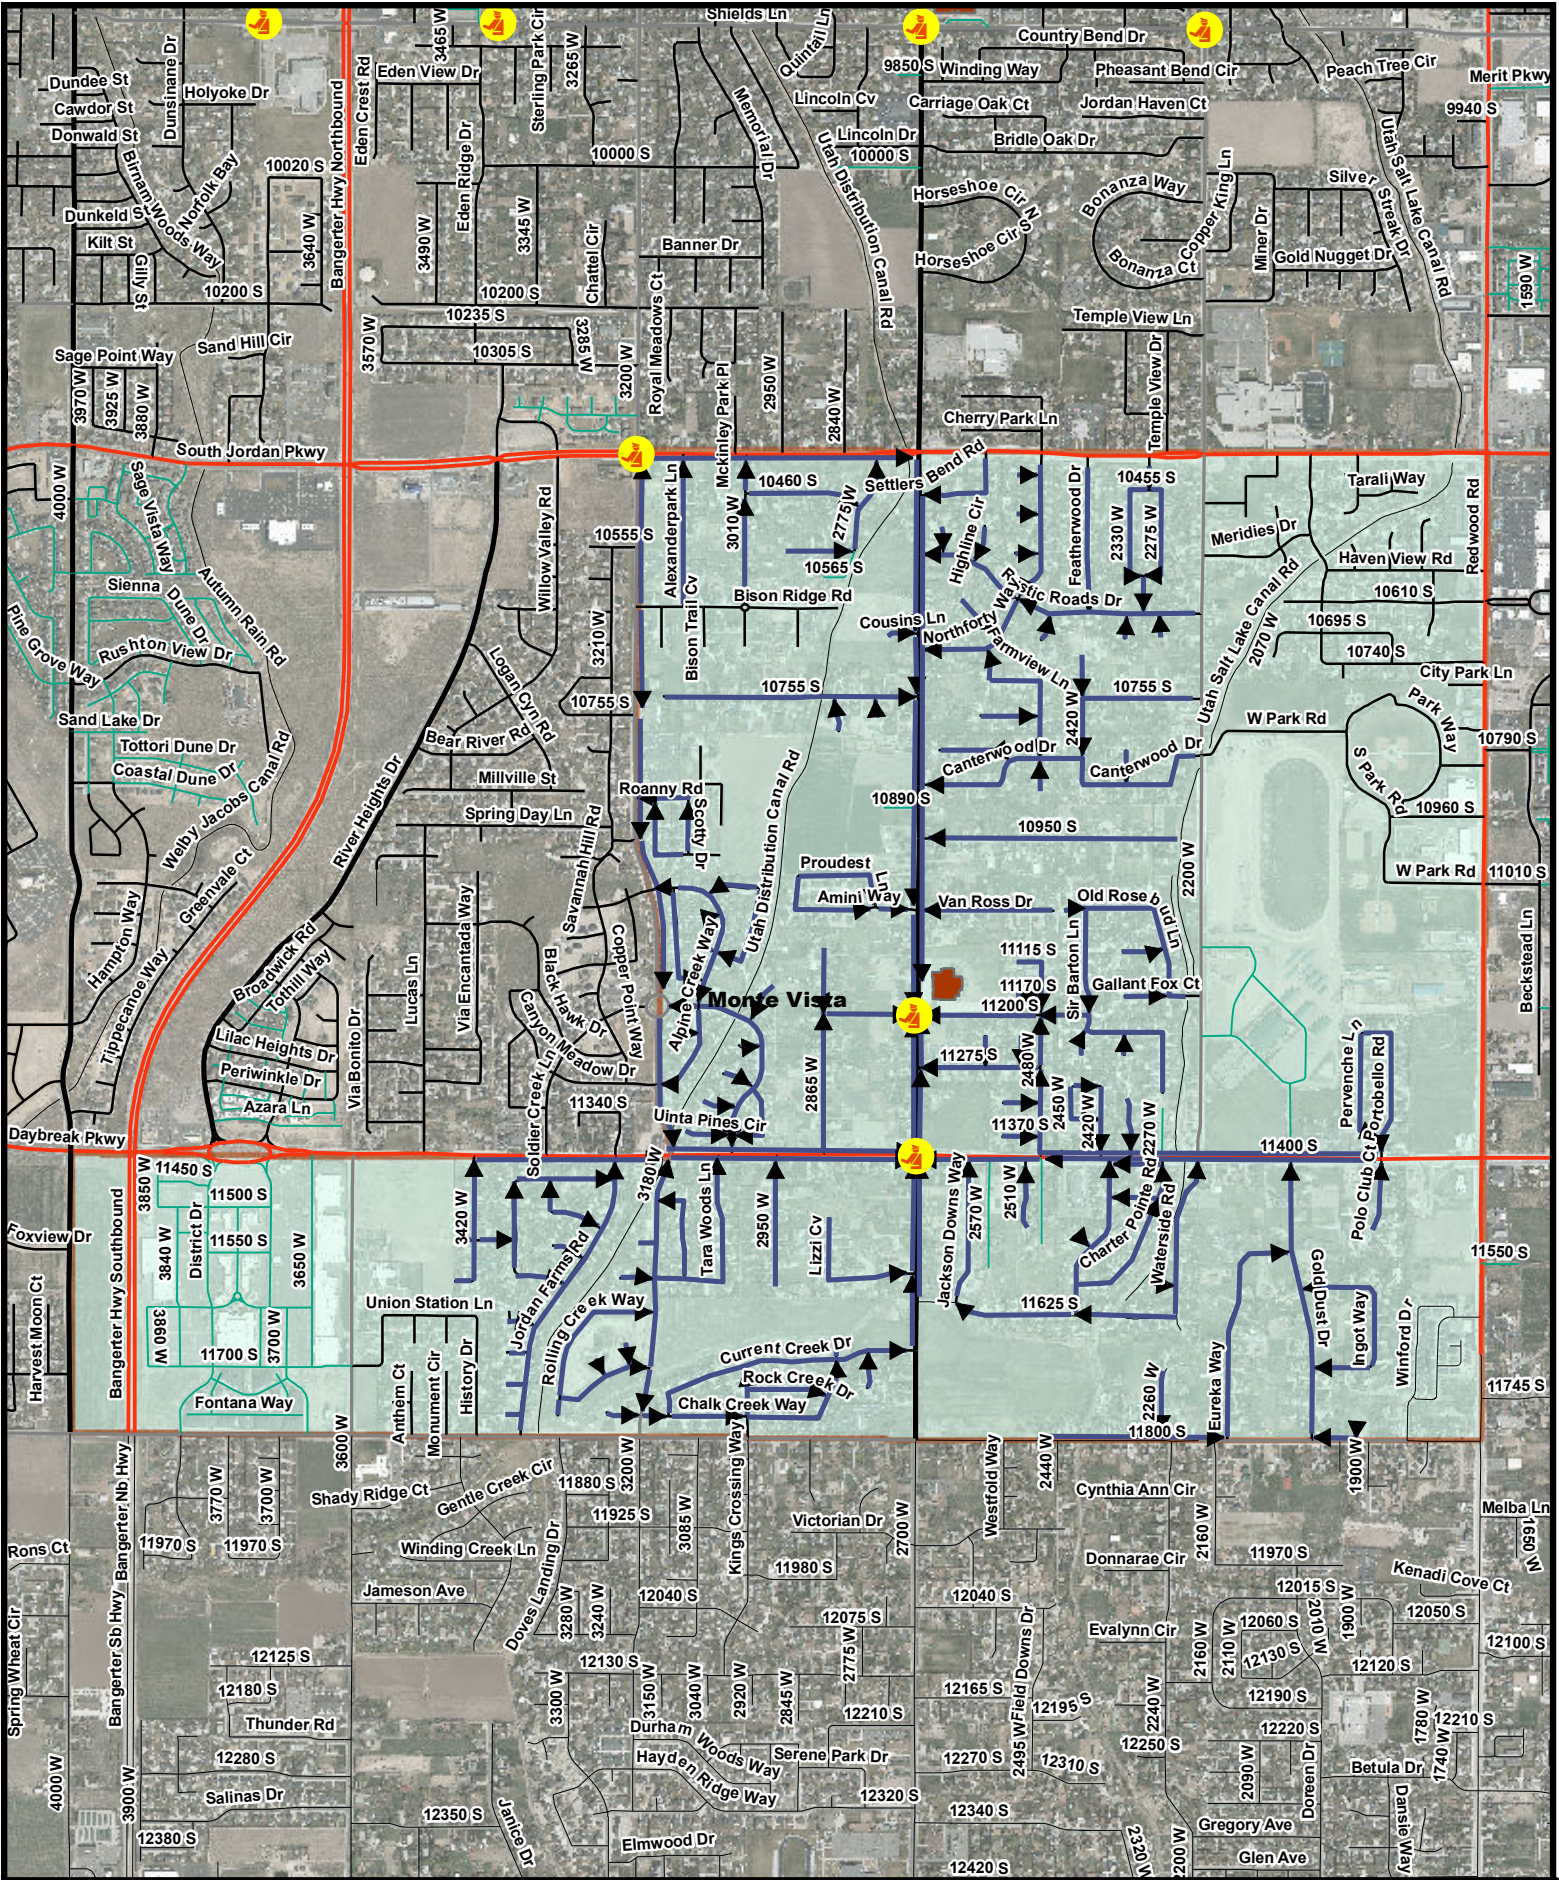

# Safe Walking Route - Map #1

## MONTE VISTA ELEMENTARY SAFE WALKING ROUTES 2014-15

1 inch = 1,800 feet

Aerial Imagery - April 2012  
Printed 13 March 2014